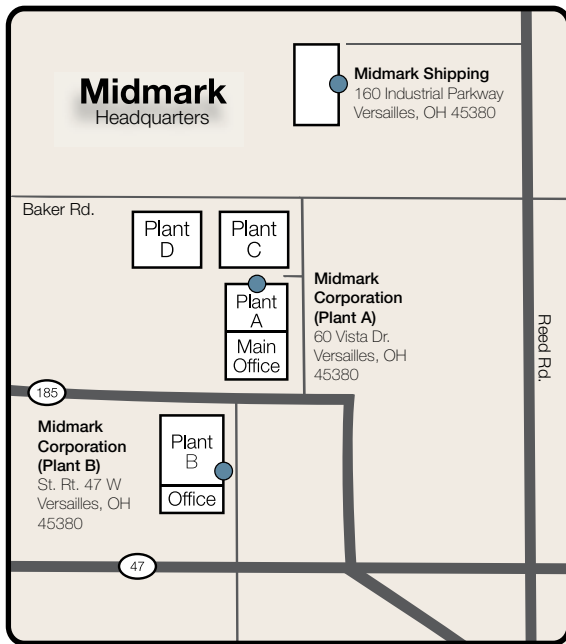

Midmark Shipping & Receiving Map