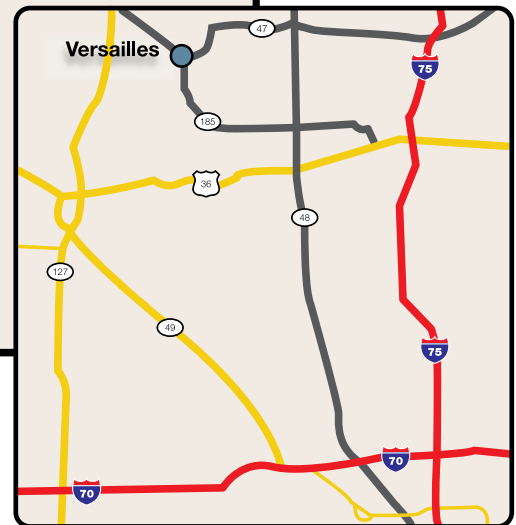

Important Numbers

Midmark Corp. Plant A.....937-526-3662
Midmark Corp. Plant B.....937-526-3662
Midmark Shipping ..... 937-526-3662 extension 8980