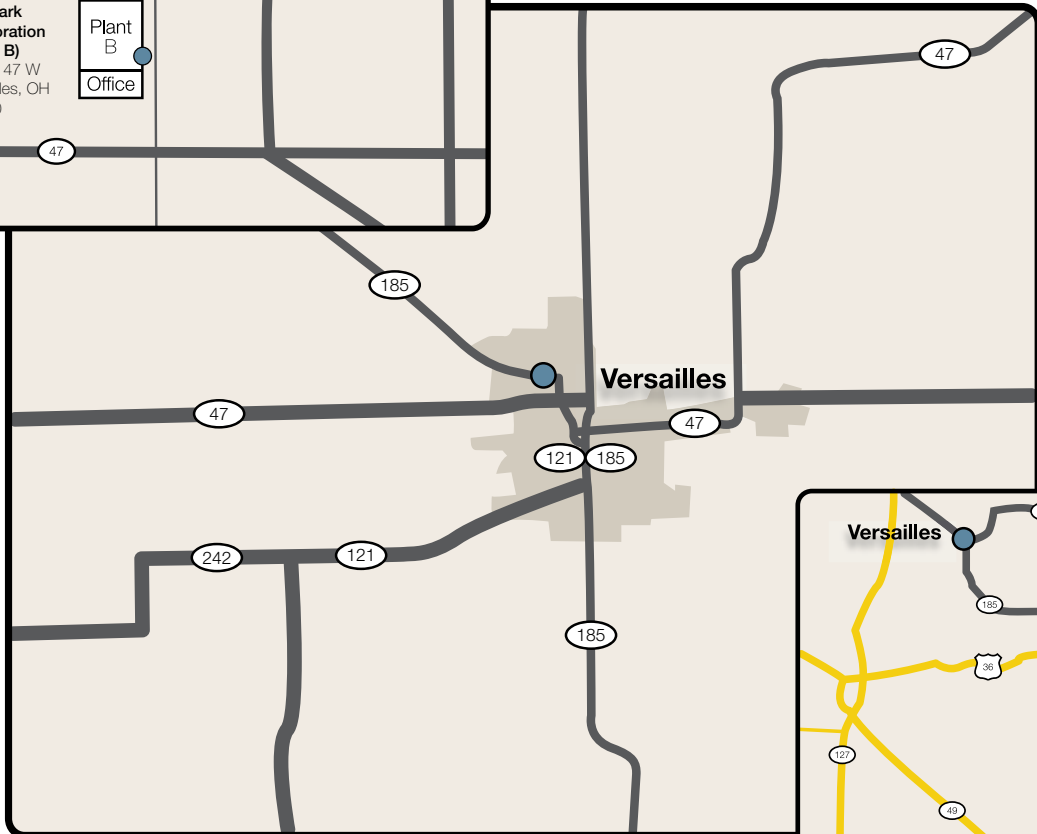

Important Numbers

Midmark Corp. Plant A.....937-526-3662
Midmark Corp. Plant B.....937-526-3662
Midmark Shipping ..... 937-526-3662 extension 8980